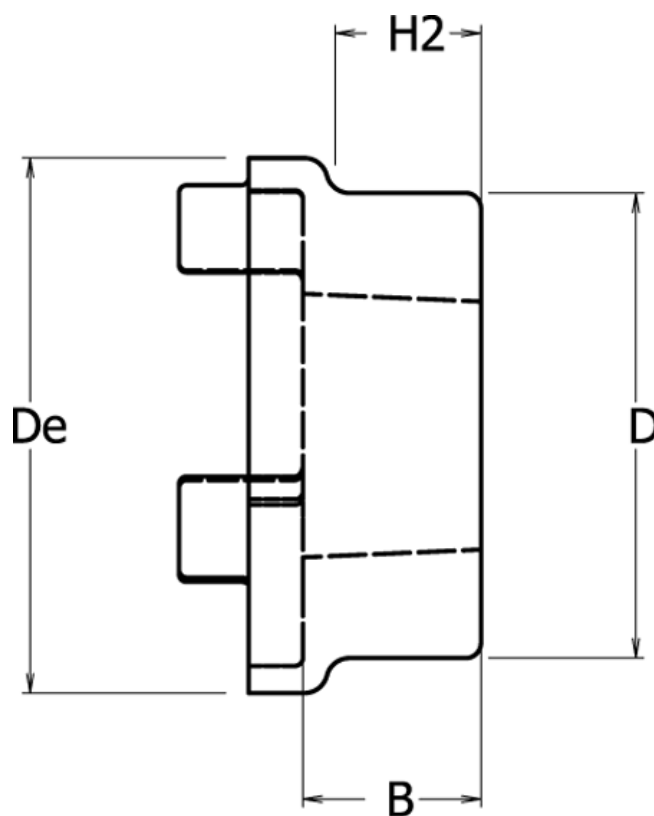

Article number: 3303090F

Description: Coupling Hub HRC-F 90
w/Taperbushing indvendig 1108 maks. boring 28 mm

Measures

B = 23.5

D = 70

De = 85

For bush = 1108

H2 = 19.5